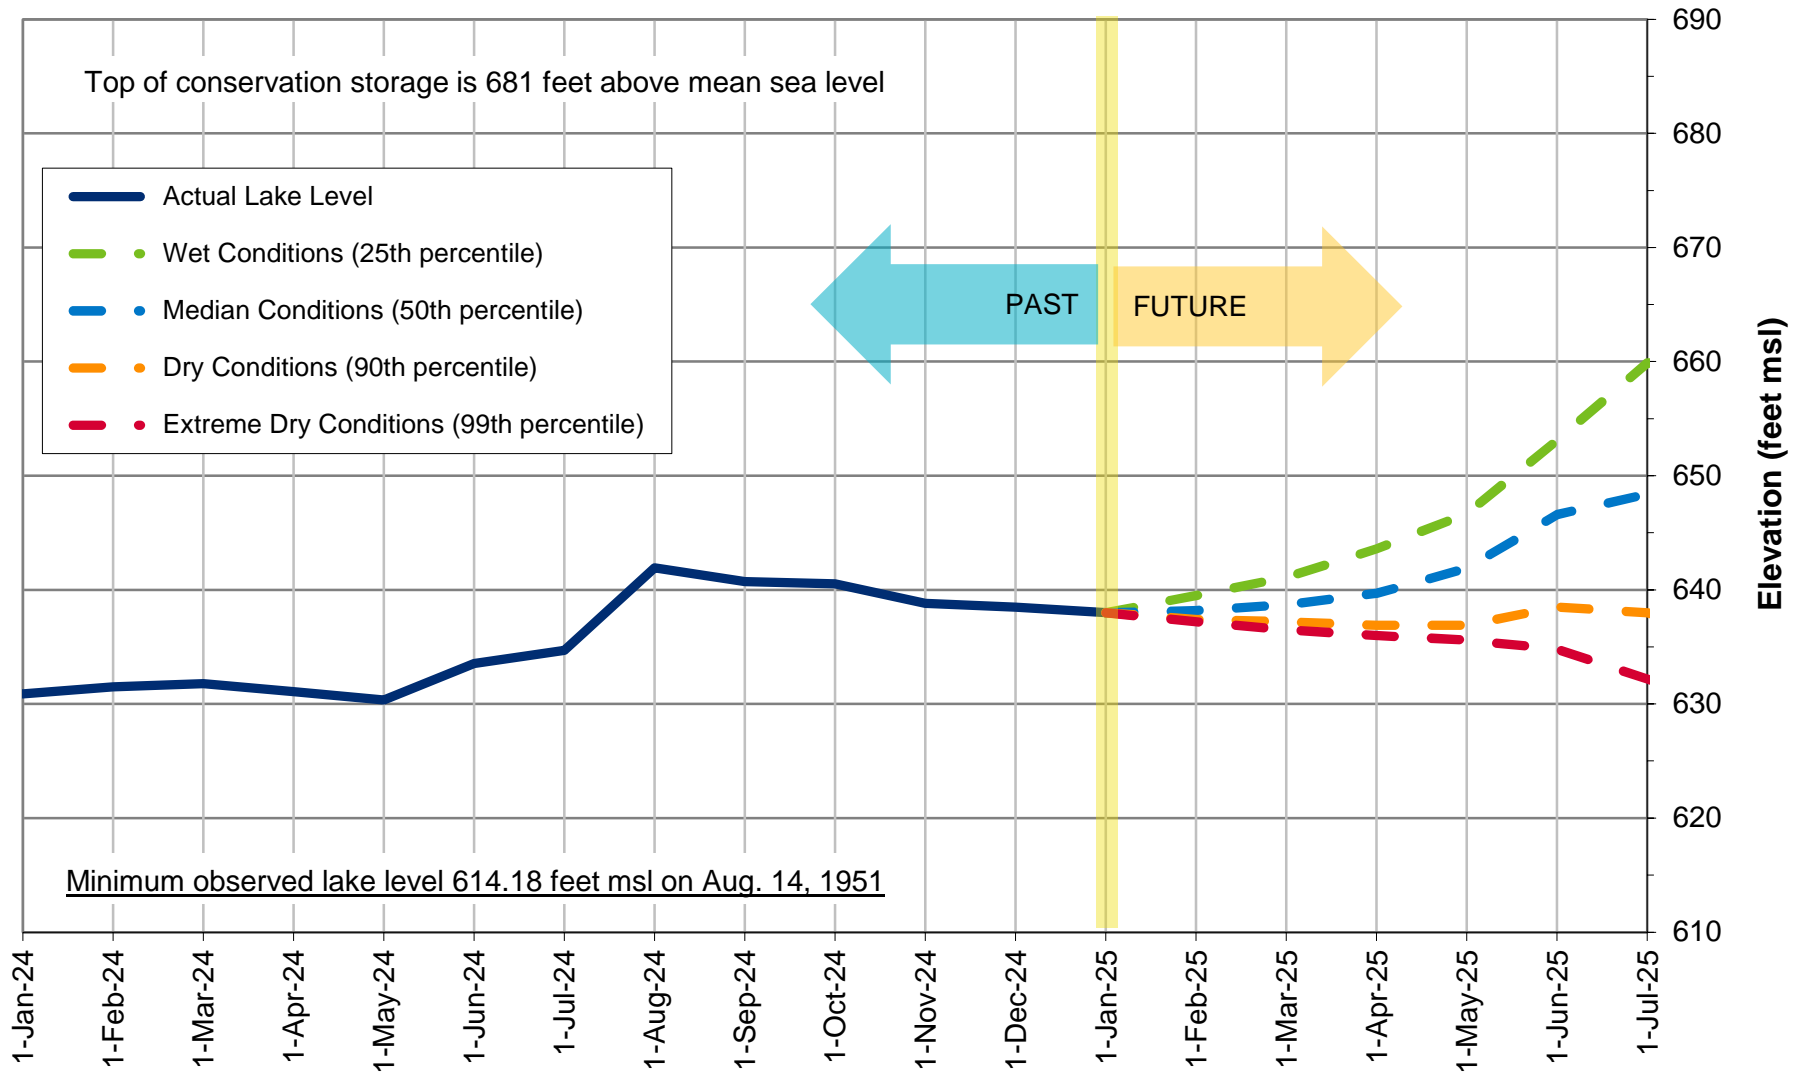

# Lake Travis Level Projection\*

\*Based on results from the draft stochastic model under development to reflect provisions of the 2020 Water Management Plan.