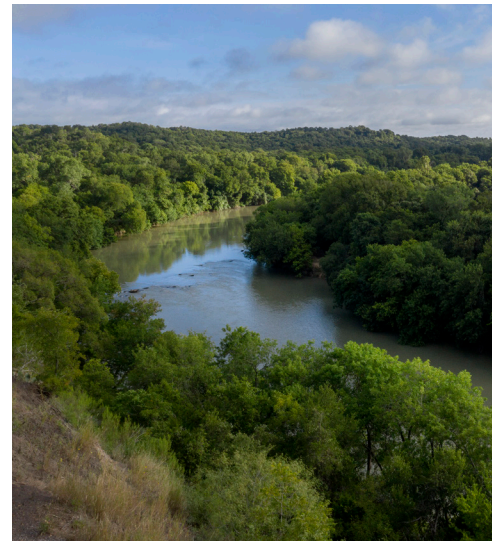

**LCRA PARKS**  
**MCKINNEY ROUGHS NATURE PARK**

1884 State Highway 71 West  
 Cedar Creek, TX 78612

512-303-5073  
 permits@lcra.org

**BOOK YOUR NEXT EVENT AT WILDFLOWER HALL**

*Wildflower Hall, conveniently located 20 miles east of Austin, Texas, provides ample space for meetings and special events with up to 240 guests. McKinney Roughs Nature Park offers a variety of outdoor recreation on-site for a fun, memorable experience.*

## Activities

We offer guided experiences led by our experienced park staff. From raft trips to team-building challenges, LCRA Parks can customize an activity to suit your event. McKinney Roughs Nature Park also features the only dual zip line in Texas at Zip Lost Pines. Learn more and [book your tour](#) for a great way to enhance your event!