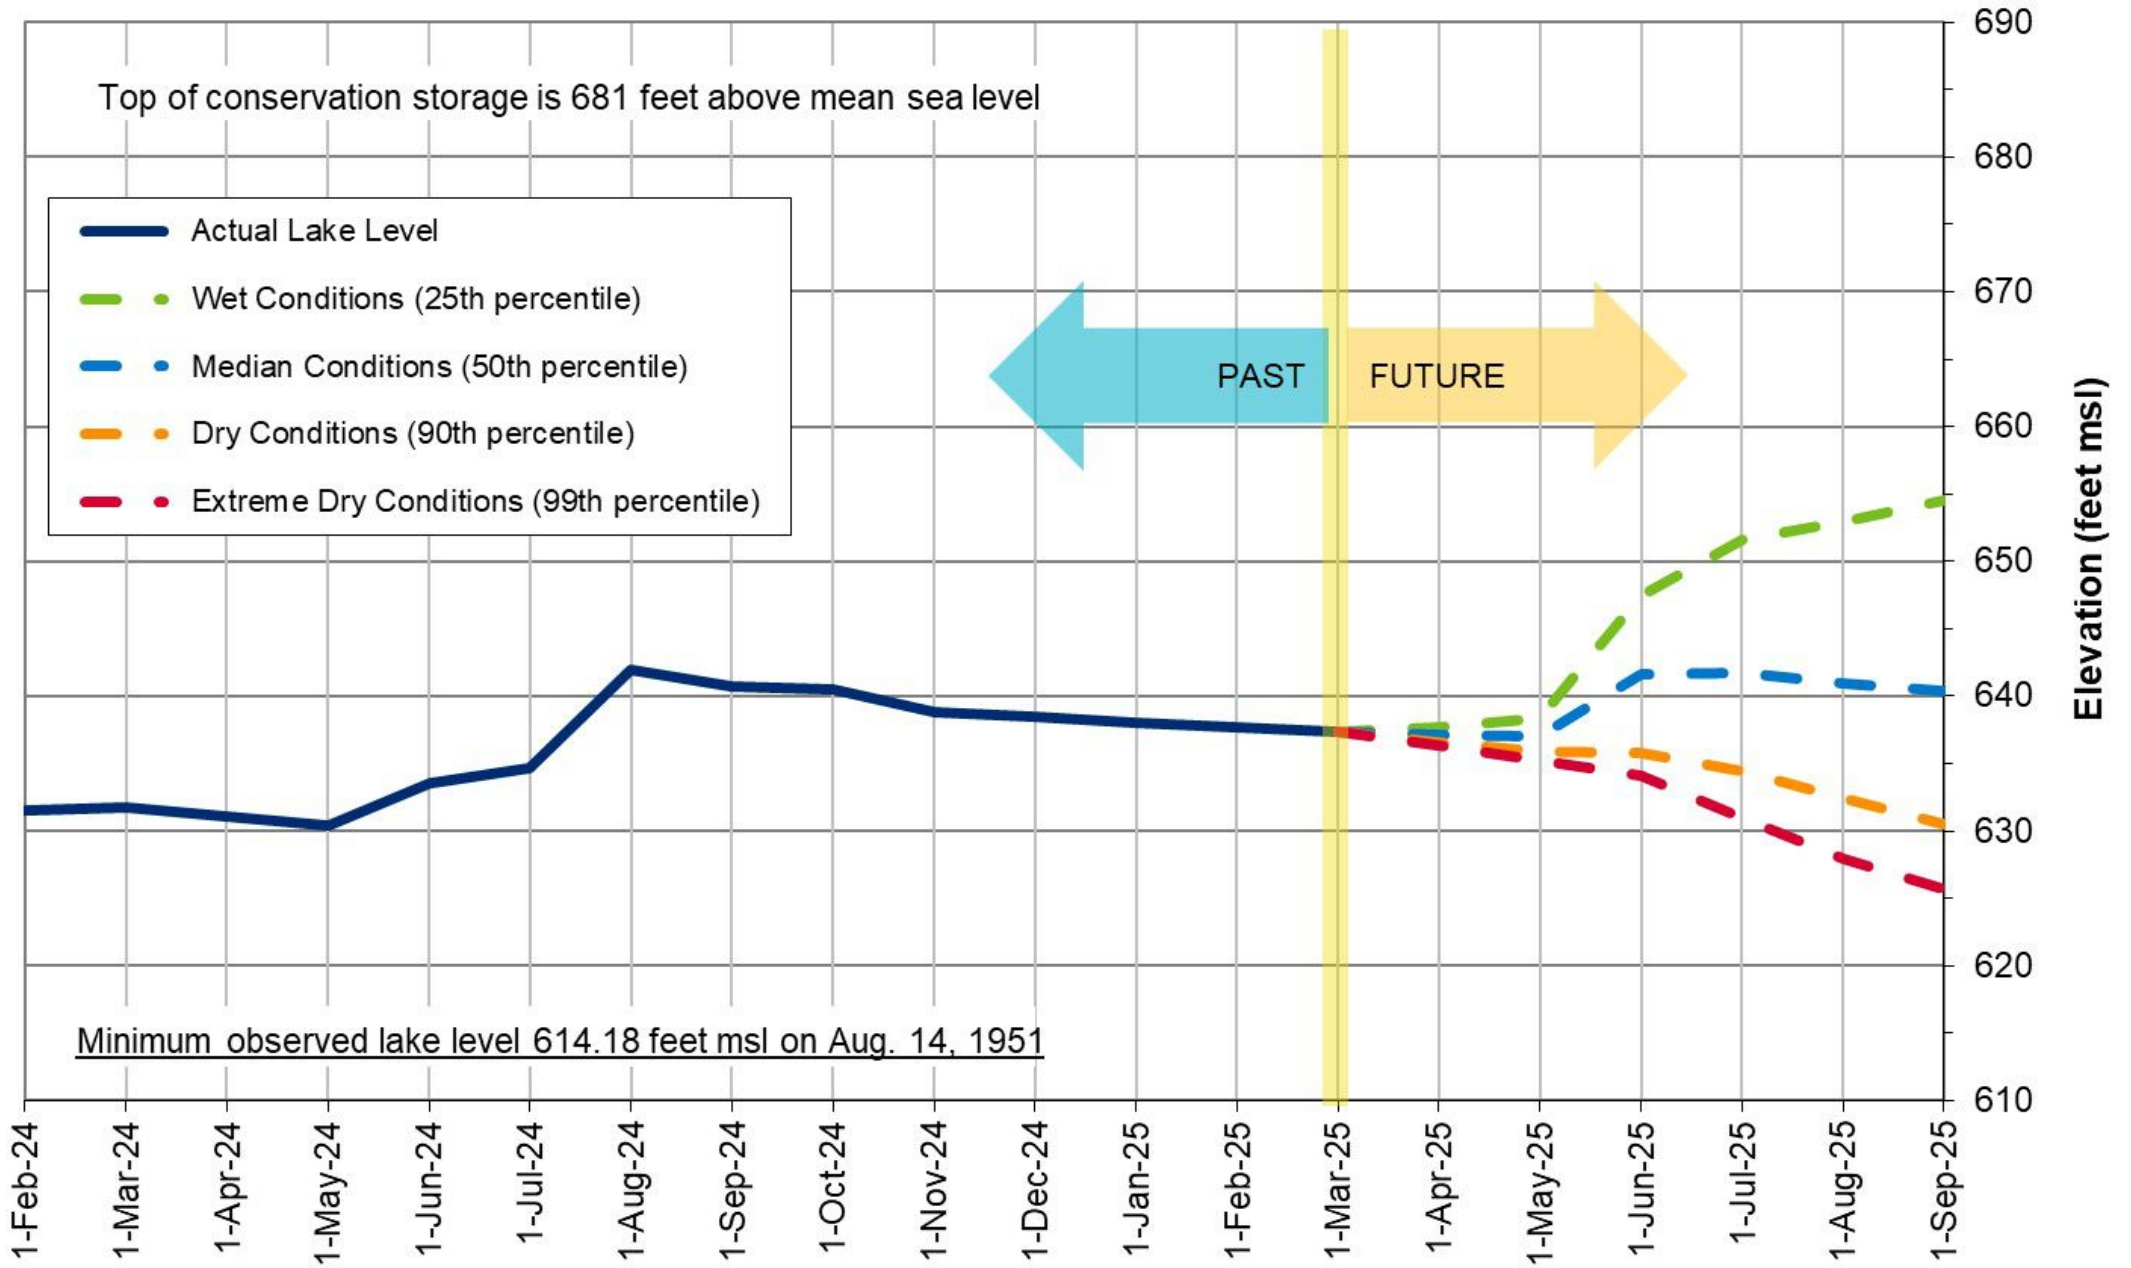

# Lake Travis Level Projection\*

\*Based on results from the draft stochastic model under development to reflect provisions of the 2020 Water Management Plan.