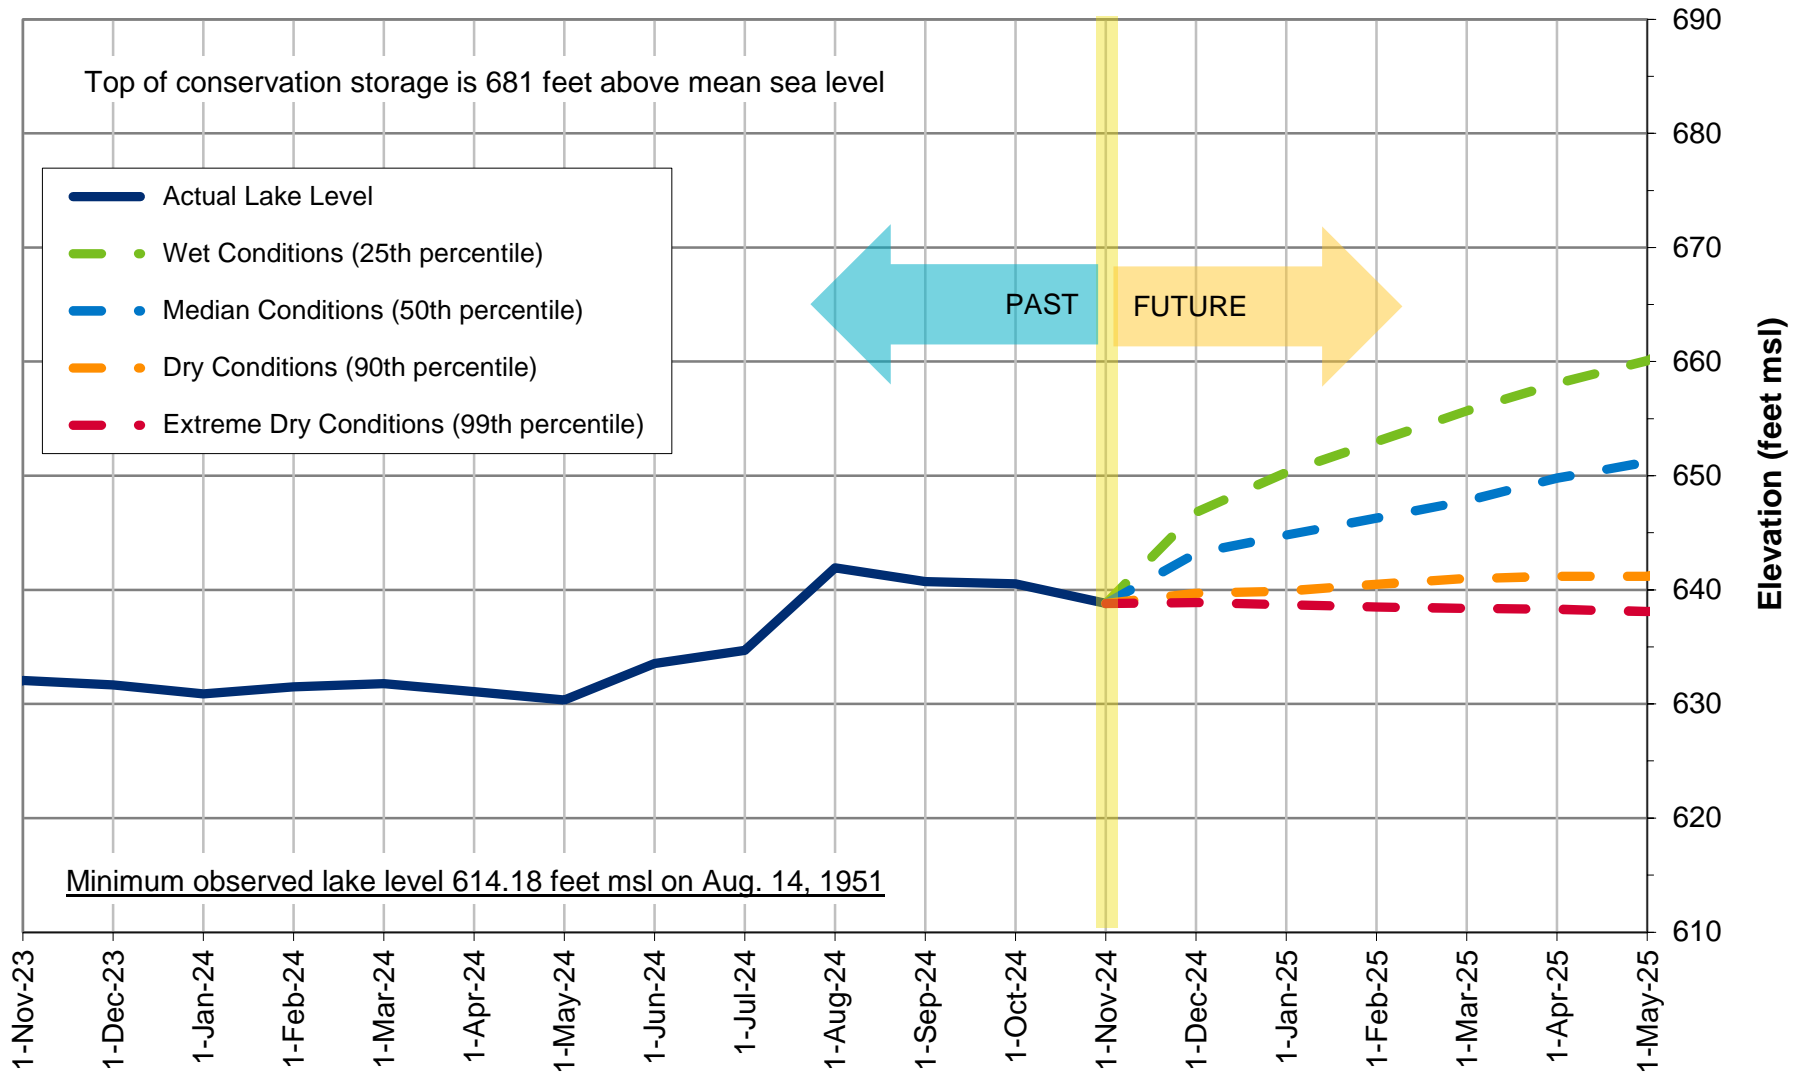

Lake Travis Level Projection*

*Based on results from the draft stochastic model under development to reflect provisions of the 2020 Water Management Plan.