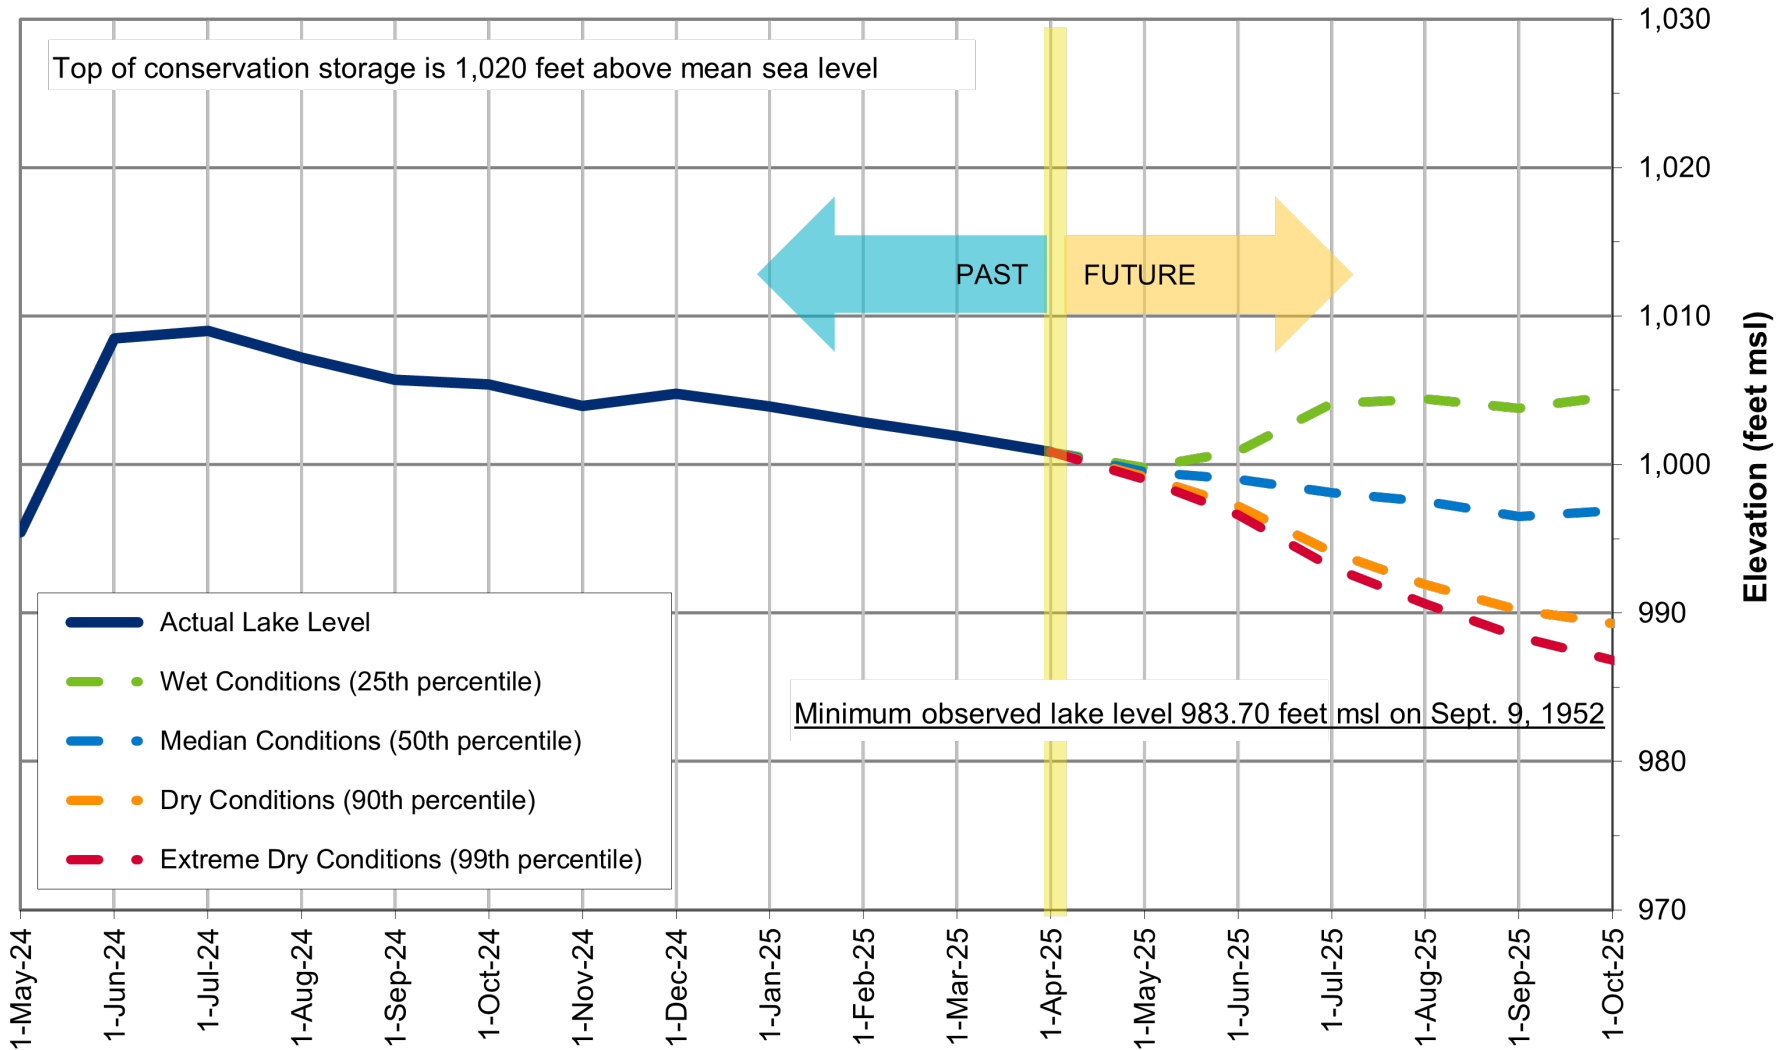

Lake Buchanan Level Projection*

*Based on results from the draft stochastic model under development to reflect provisions of the 2020 Water Management Plan.