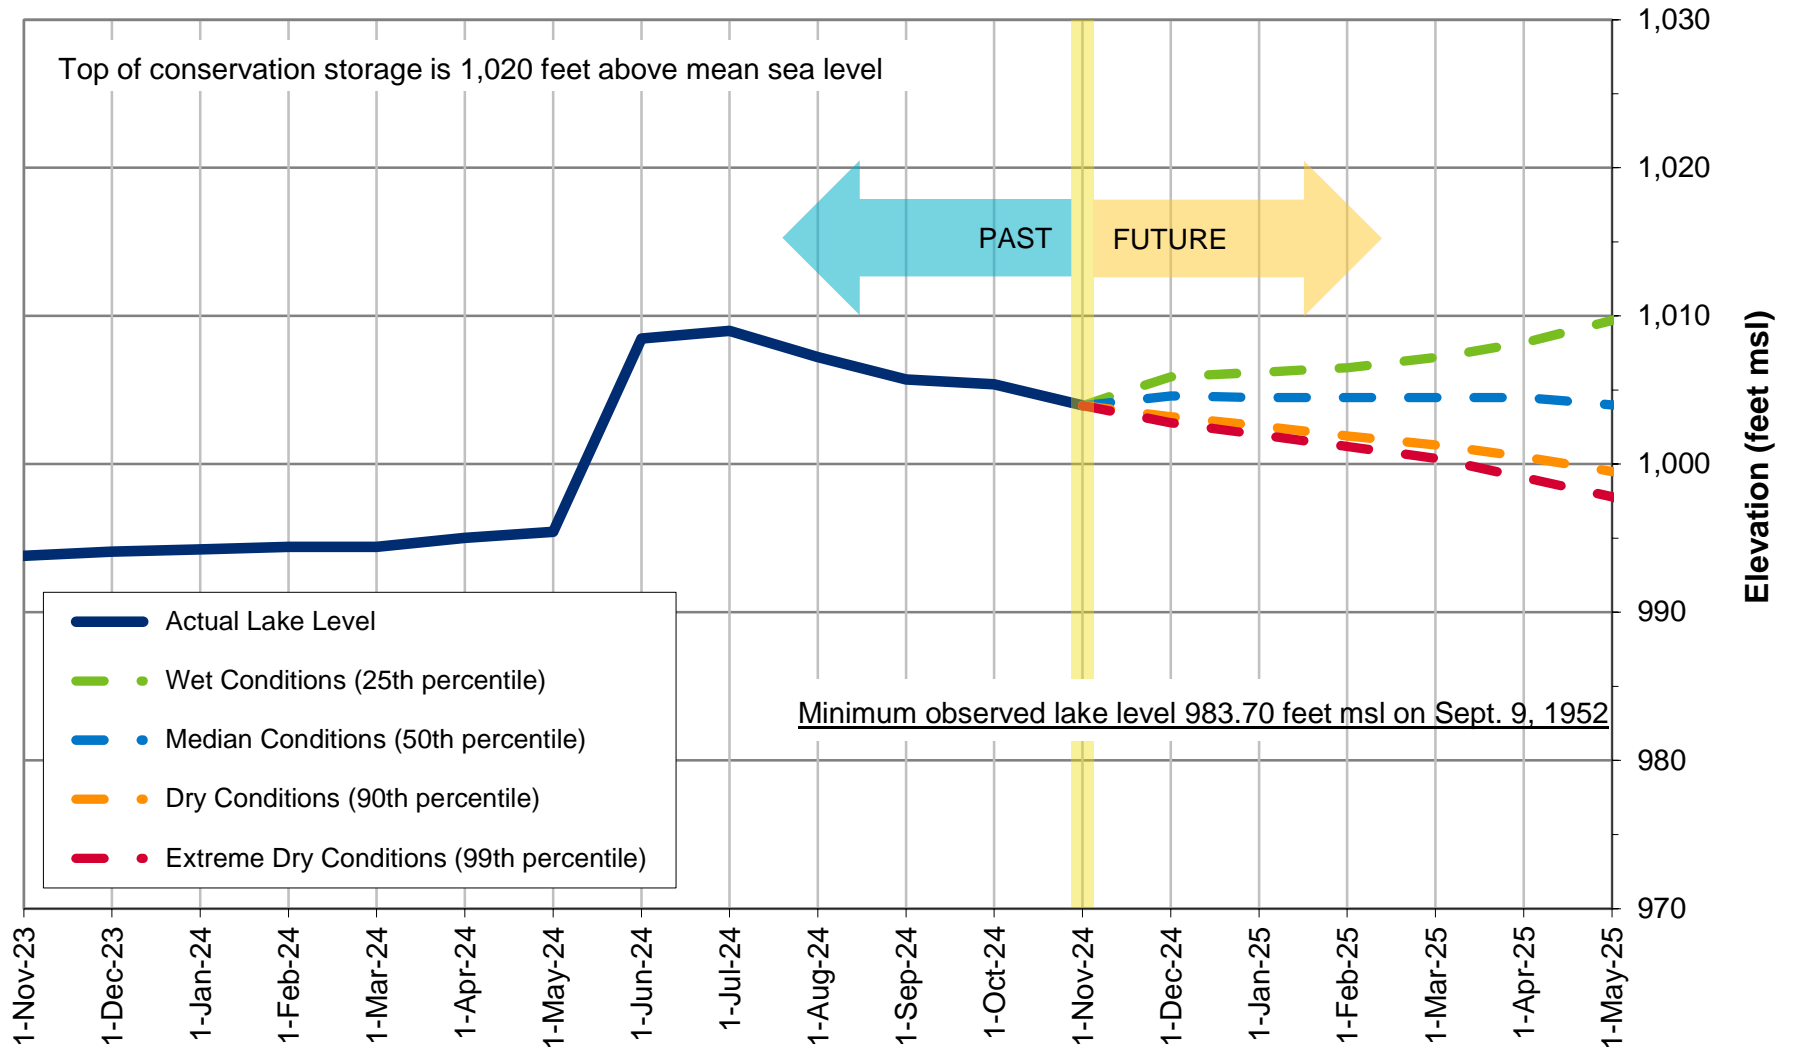

Lake Buchanan Level Projection*

**Based on results from the draft stochastic model under development to reflect provisions of the 2020 Water Management Plan.*