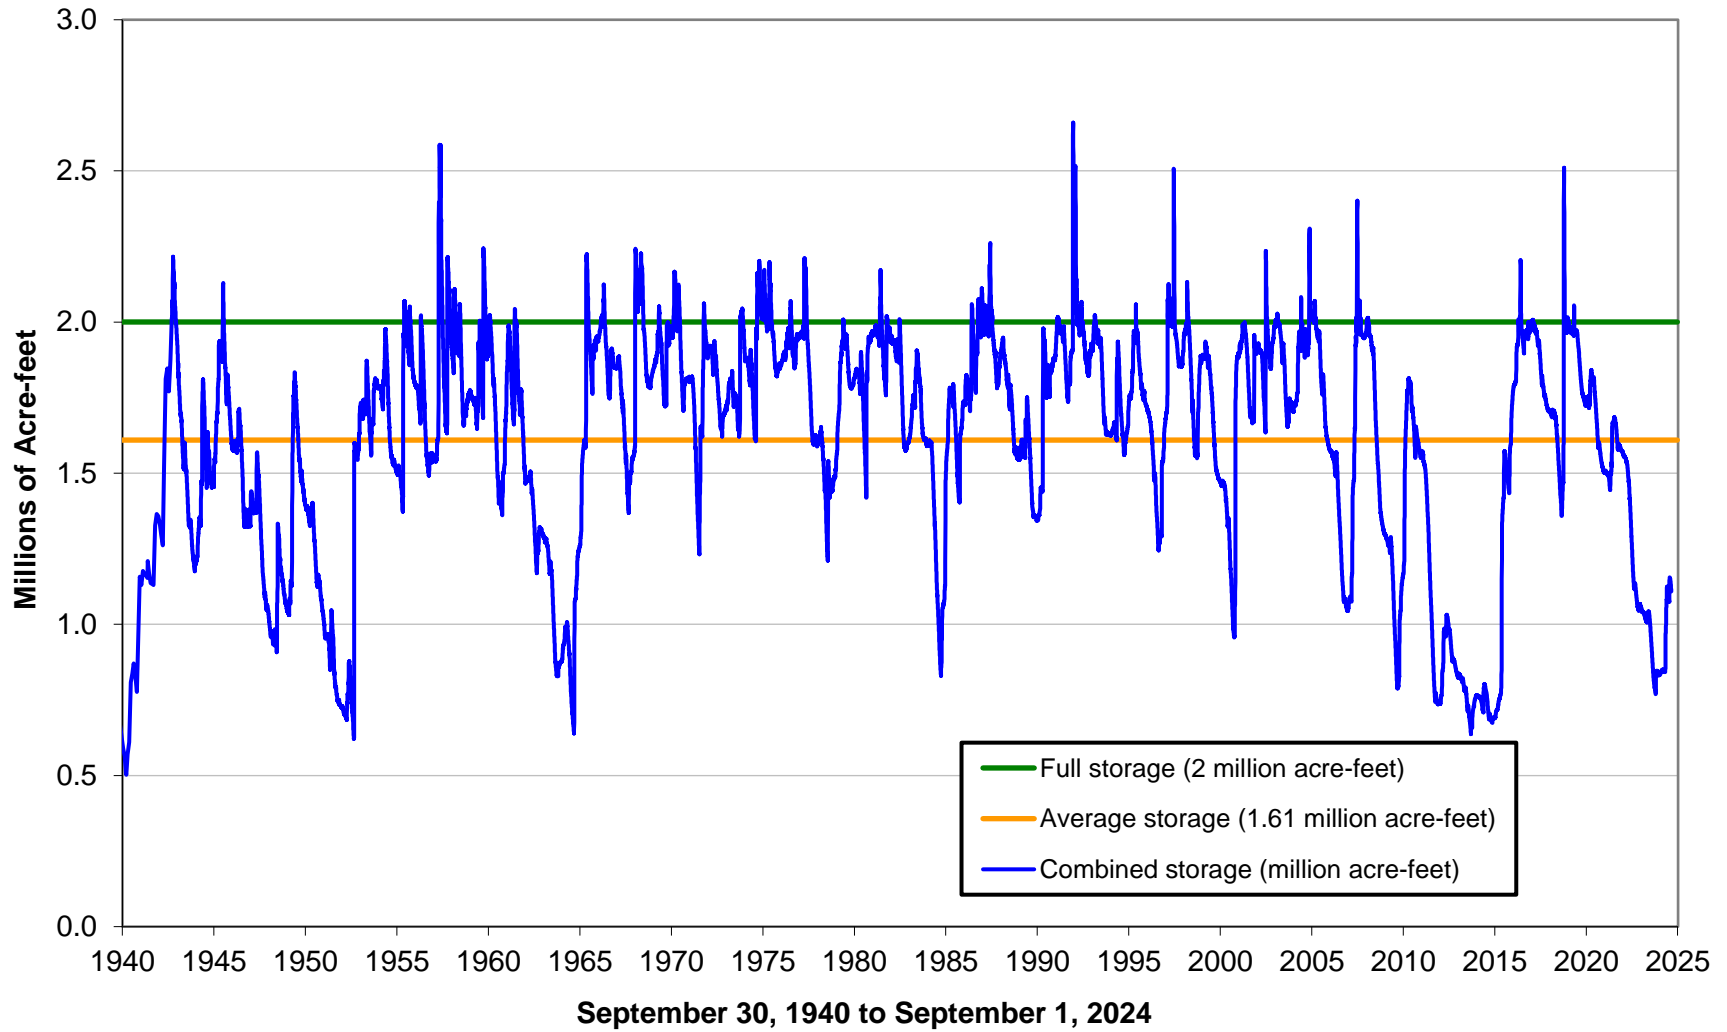

# Daily Lake Buchanan Elevations