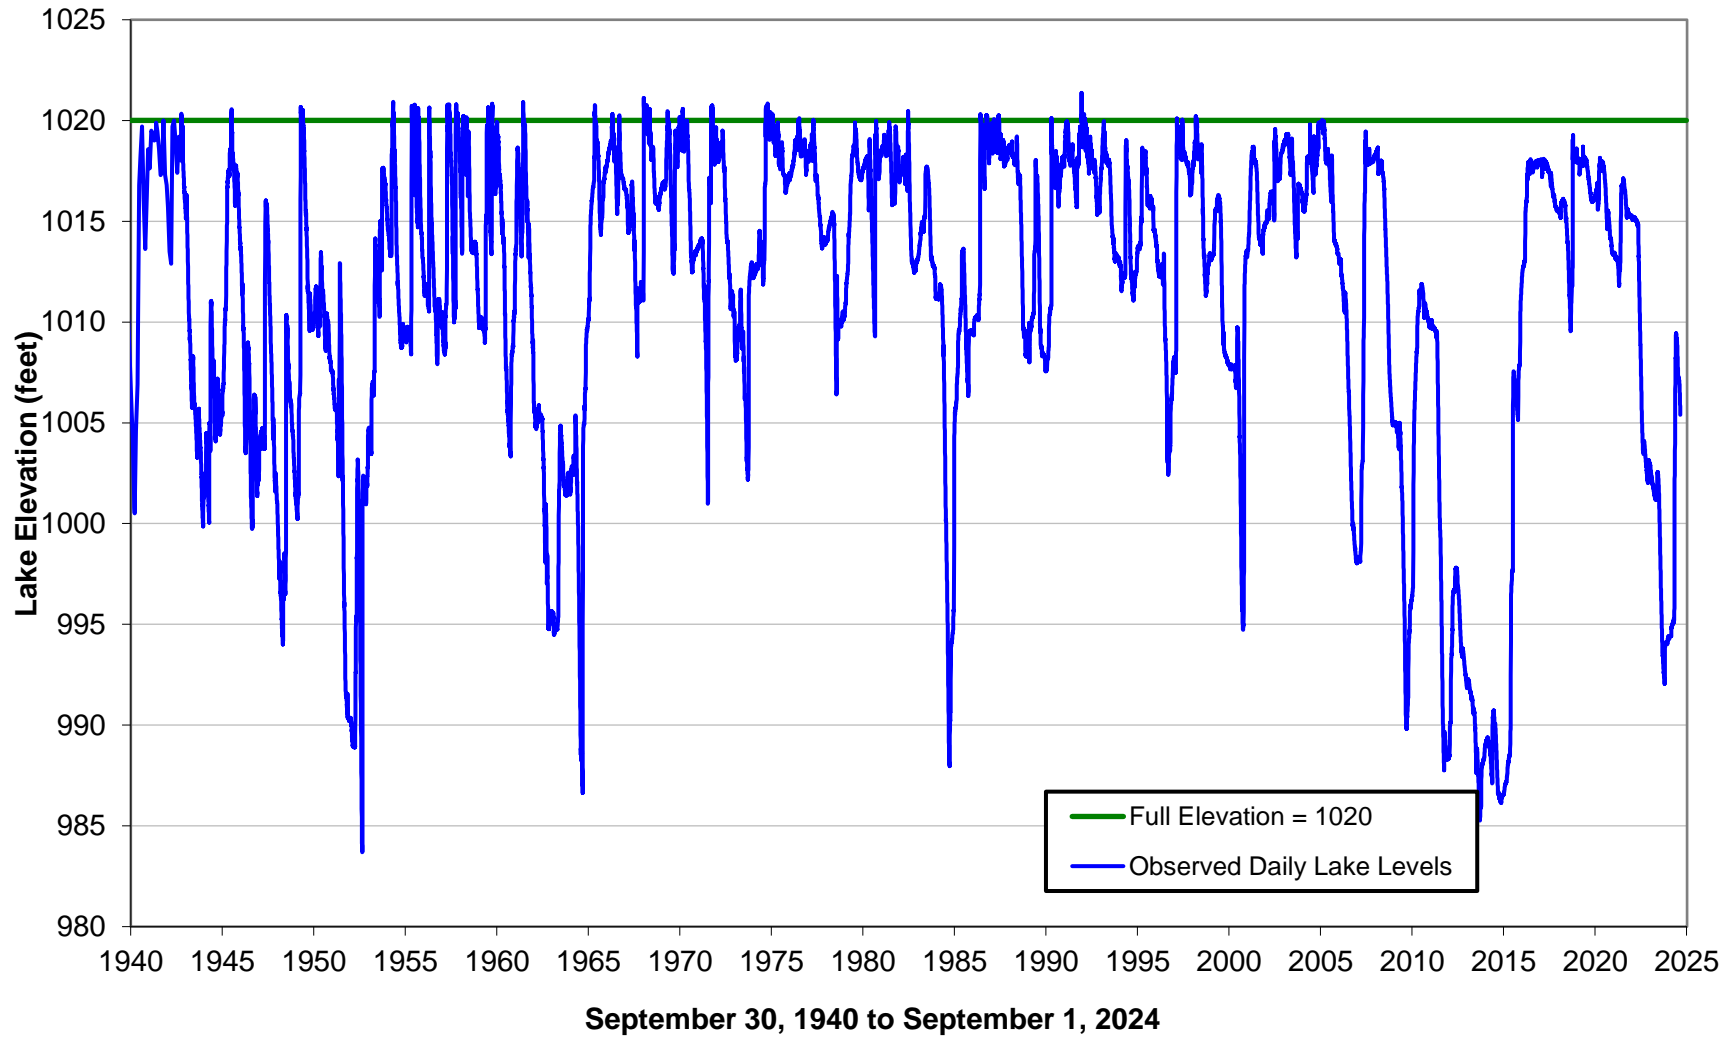

# Daily Lake Buchanan Elevations