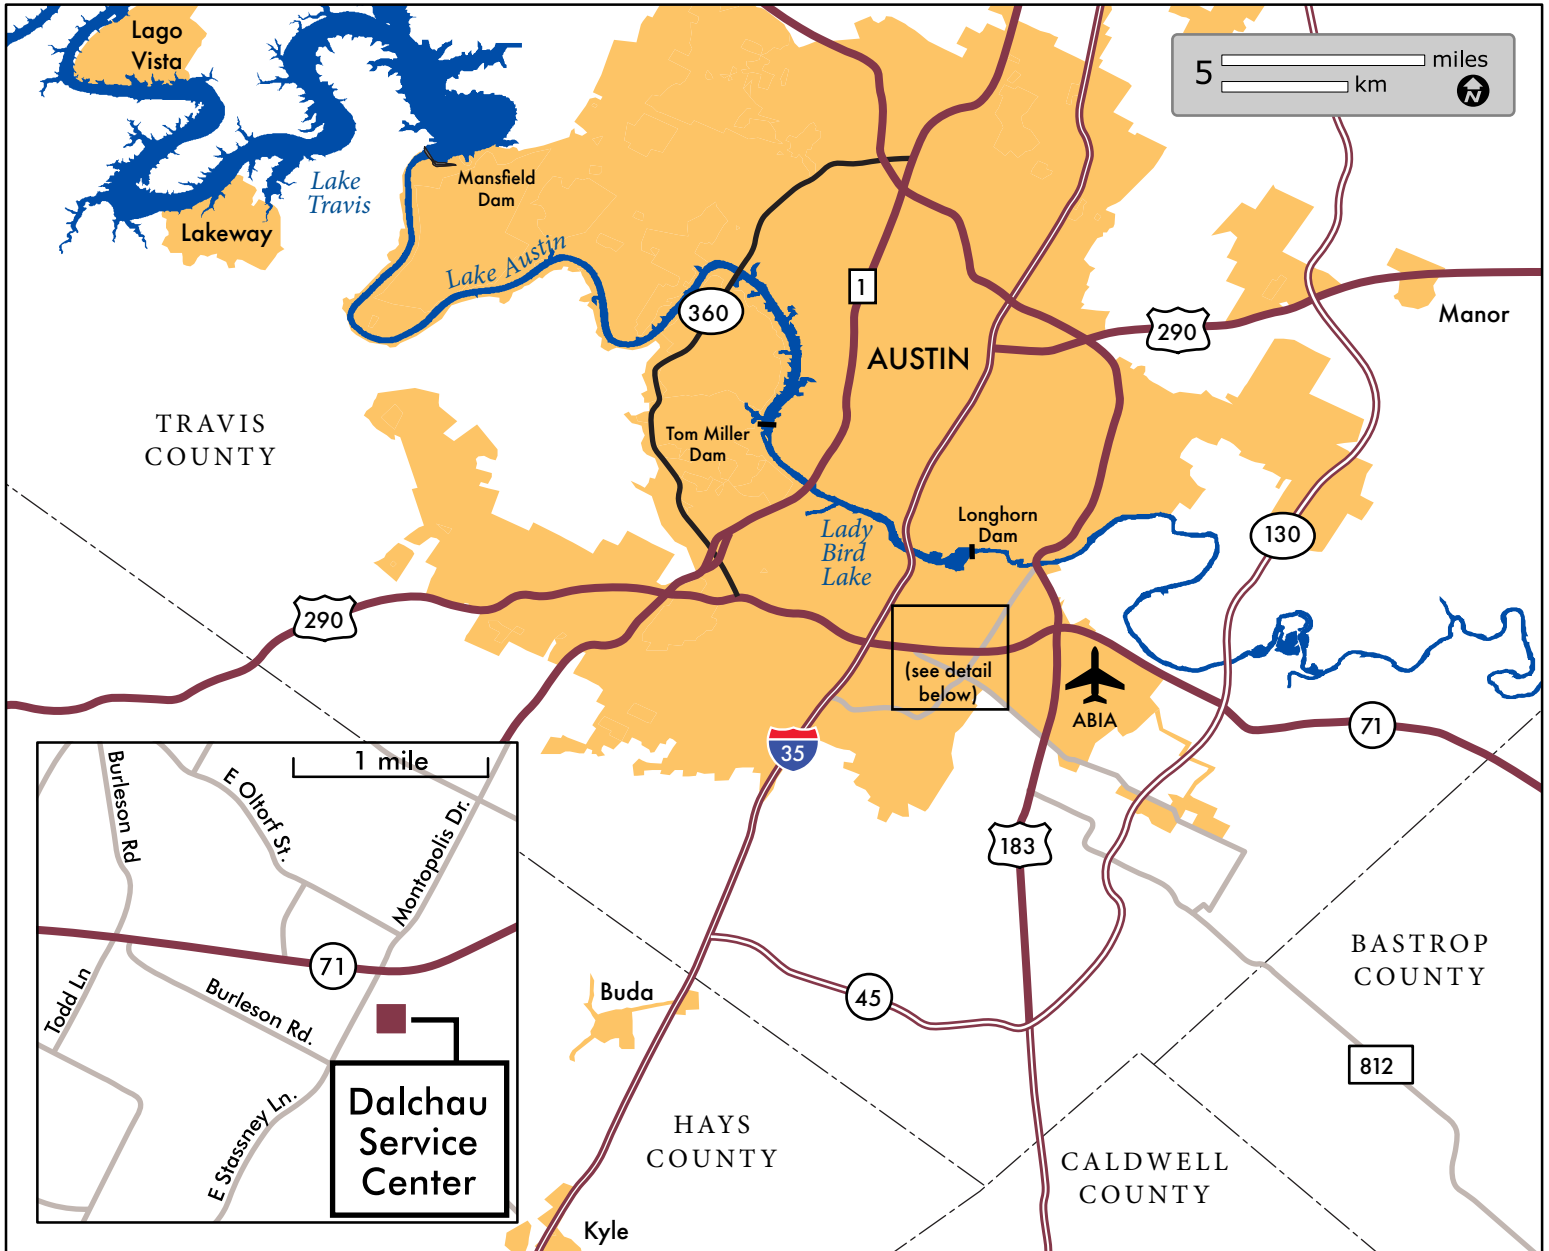

Dalchau Service Center

3505 Montopolis Drive
Austin, TX 78744
512-482-6300

To visit the Dalchau Service Center, visitors should park near Building A at 3505 Montopolis Drive and report to the front desk reception area in Building A for an access badge or to meet their LCRA contact.

Badge access is required to enter the gated area at the Dalchau Service Center.